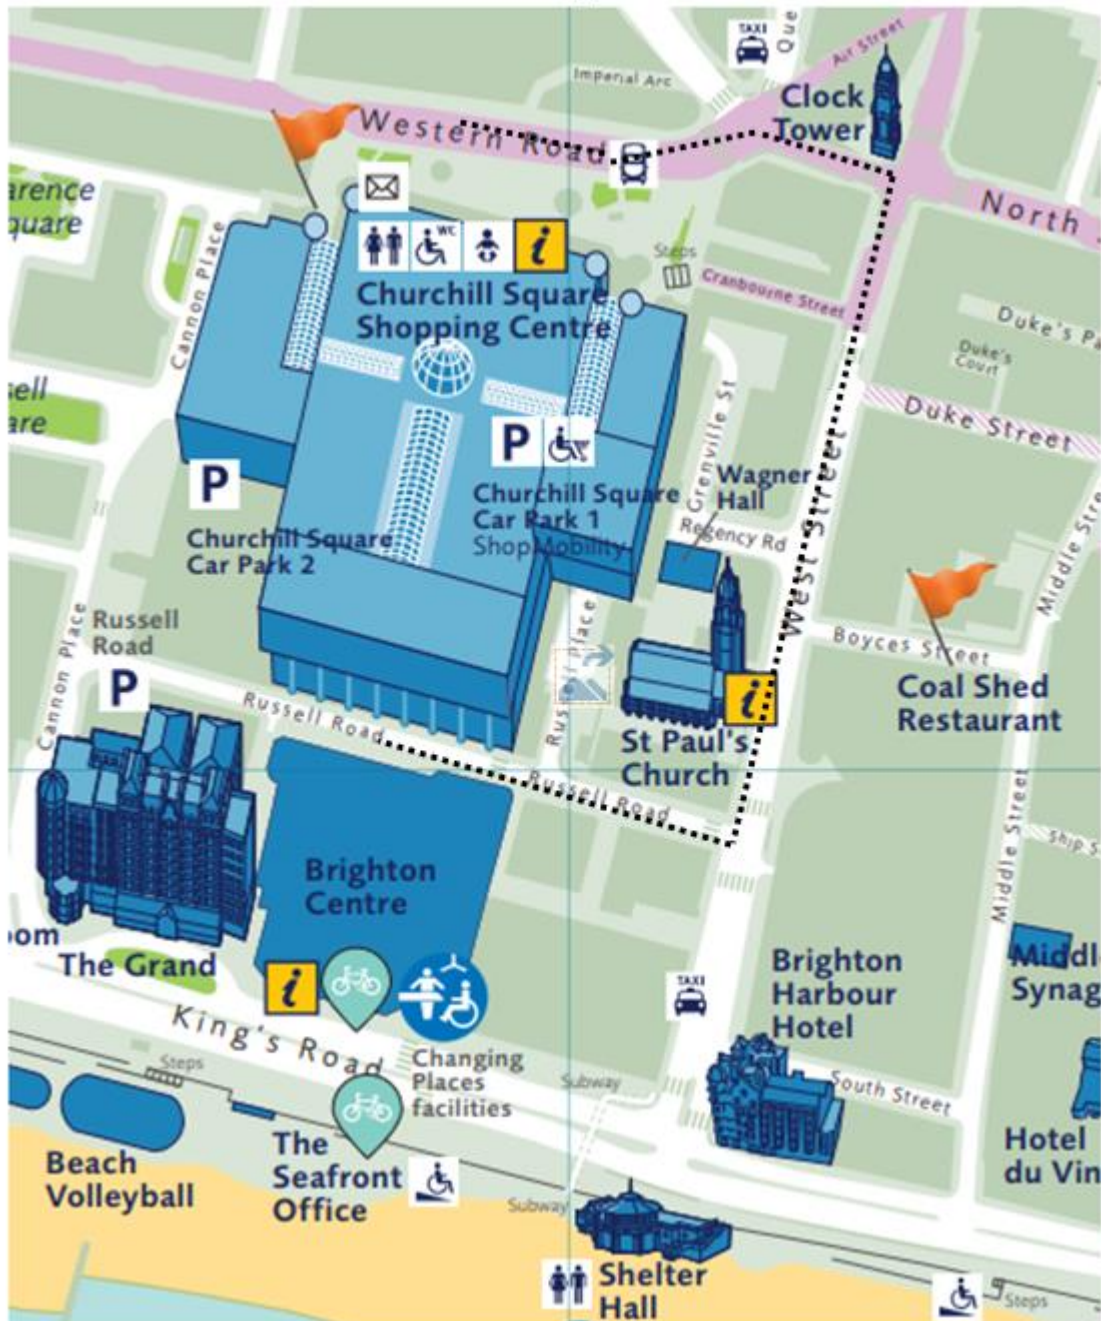

Churchill Square bus stops (shopping centre side) → Russell Road – rear entrance of the Brighton Centre

Distance 0.3 mile, approx. 5 minutes

Follow the path, with the Churchill Square shopping centre to your right.

Continue straight ahead past Metro Bank.

At the corner of Waterstones, turn right onto West Street.

Continue down West Street.

Take care when crossing towards Wetherspoons, this is an entrance to Churchill Square car park.

Continue down West Street.

Turn right onto Russell Road.

Continue along Russell Road towards the traffic lights.

At the traffic lights cross over towards the rear entrance of the Brighton Centre.